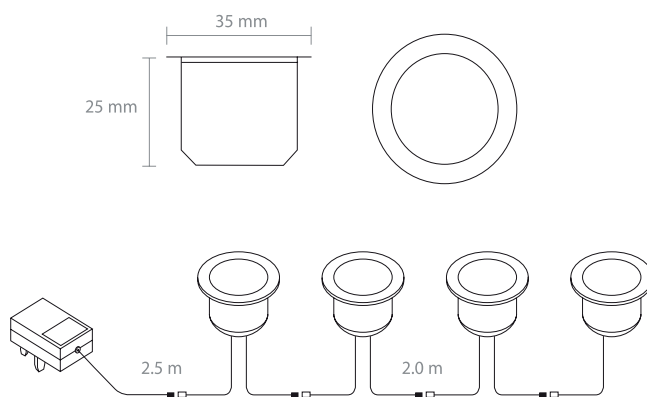

Interior & Decorative Lighting

Round LED Plinth Light Kits

GLLED-PLRNDWH (White LED), GLLED-PLRNDBE (Blue LED)

Product Image

Product Line Drawing

All measurements in mm

Energy Rating Label

Description

The Round LED Plinth Light Kits are low energy, LED fittings. Ideal for lighting plinth areas in kitchens.

This light kit is supplied with 4 x Round Plinth lights and a driver. Available as either Cool White or Blue.

THE GLLED-PLRNDBE & GLLED-PLRNDWH SQUARE LED PLINTH LIGHT KITS ARE LAMPLESS. THE LAMP CANNOT BE REMOVED AND ATTEMPTING TO DO SO WILL DAMAGE THE FITTING.

Features

- Stainless Steel finish
- 4 light round
- LED plinth kit
- c/w plug driver

Specification

Voltage	12V
Wattage	0.5W
Cut Out	25mm
Dimensions	35 x 25mm
IP Rating	20
Connection	Plug & Play