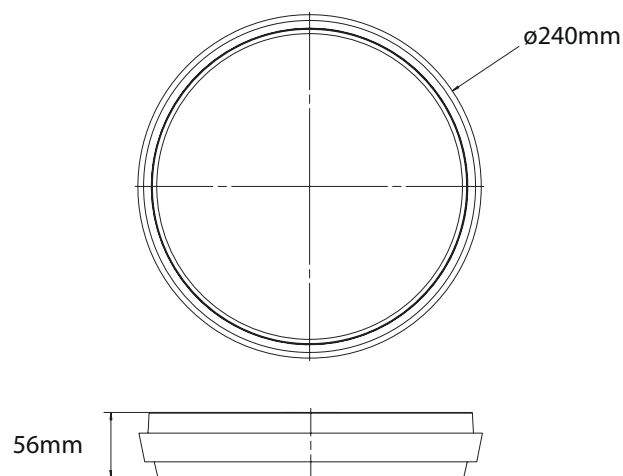

Interior & Decorative Lighting

20W LED Ceiling Bulkhead

GL-EPSOM

Product Image

Product Line Drawing

All measurements in mm

Energy Rating Label

Description

The 20W Ceiling Bulkhead is a low energy, IP rated LED fitting. Ideal for lighting rooms throughout the house.

Comprised of a polycarbonate back plate with a translucent polycarbonate fascia, finished with a matt white aluminium surround.

THE GL-EPSOM LED CEILING BULKHEAD IS LAMPLESS. THE LAMP CANNOT BE REMOVED AND ATTEMPTING TO DO SO WILL DAMAGE THE FITTING.

Specification

| | |
|------------|----------------|
| Voltage | 230V |
| Wattage | 20W |
| Lumens | 2000 |
| IP Rating | 54 |
| Dimensions | Ø240 x 56mm |
| Material | Metal, plastic |