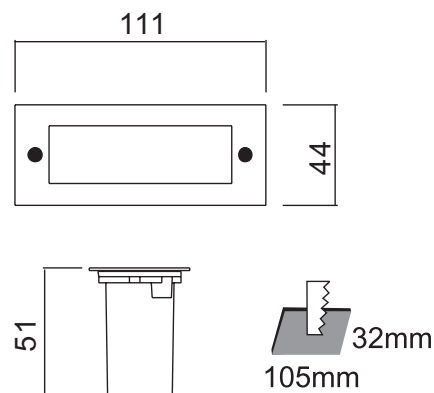

Outdoor & Security Lighting

1W IP54 Rated LED Wall Light

GL-A04WH, GL-A04BE

White LED, BlueLED

Product Image

Product Line Drawing

All measurements in mm

Energy Rating Label

Description

1W IP54 rated LED rectangular wall light finished in brushed aluminium.

Available with either blue or cool white LEDs.

THE GL-A04WH & GL-A04BE WALL LIGHTS ARE LAMPLESS. THE LAMP CANNOT BE REMOVED AND ATTEMPTING TO DO SO WILL DAMAGE THE FITTING.

Features

- Stainless steel with brushed aluminium finish.
- White or blue LED.

Specification

Voltage	230V
Wattage	1W
Lamp	12 x 5mm LED
Lumens	27
IP Rating	54
Dimensions	44 x 111 x 51mm