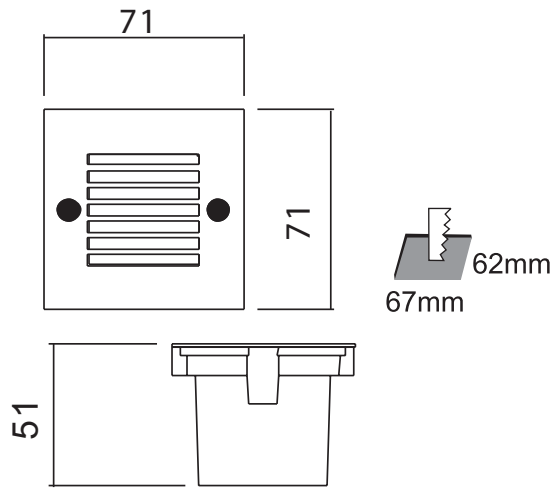

Outdoor & Security Lighting

0.8W IP54 Rated LED Wall Light

GL-B03WH, GL-B03BE

White LED, Blue LED

Product Image

Product Line Drawing

All measurements in mm

Energy Rating Label

Description

0.8W IP54 rated LED square wall light finished in brushed aluminium.

Available with either blue or cool white LEDs.

THE GL-B03WH & GL-B03BE WALL LIGHTS ARE LAMPLESS. THE LAMP CANNOT BE REMOVED AND ATTEMPTING TO DO SO WILL DAMAGE THE FITTING.

Features

- Stainless steel with brushed aluminium finish.
- White or blue LED.

Specification

Voltage	230V
Wattage	0.8W
Lamp	9 x 5mm LED
Lumens	20
IP Rating	54
Dimensions	71 x 71 x 51mm