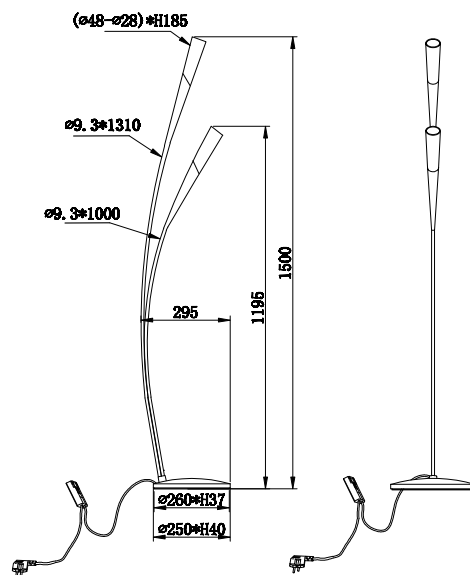

Decorative & Interior Lighting

Trio Tornesh Torch Floor Lamp

4470921-07, 4470921-24

Product Image

Product Line Drawing

All measurements in mm

Energy Rating Label

Description

The Trio Tornesh Torch Floor Lamp is ideal for lighting rooms throughout the house.

Supplied with 2 x 28W G9 bulb.

Features

- Available in two finishes; Matt Nickel and Rust.

Specification

Voltage	230V
Wattage	2 x 28W
Lamp	2 x G9
Colour Temp.	2800K
Lumens	2 x 370lm
Dimmable	Yes - Integrated Dimmer
IP Rating	20