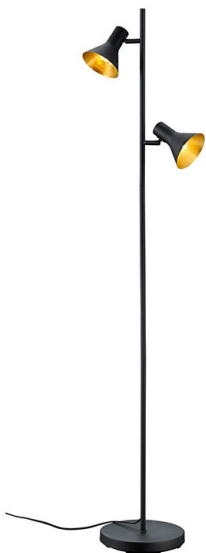

Decorative & Interior Lighting

Reality Nina Floor Lamp

R40162002

Product Image

Product Line Drawing

All measurements in mm

Energy Rating Label

Description

The Reality Nina Floor Lamp is ideal for lighting rooms throughout the house.

Requires 2 x E14 (Max. 28W) bulb, sold separately.

Features

- Matt Black with Gold Finish.
- Pedal switch.

Specification

| | |
|------------------|---------------------------|
| Voltage | 230V |
| Wattage | Max. 28W |
| Lamp | 2 x E14 (Sold Separately) |
| Recommended Lamp | GL-CL11328 |
| IP Rating | 20 |