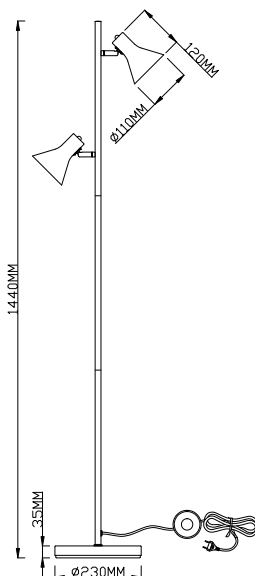

Decorative & Interior Lighting

Reality Nina Floor Lamp

R40162002

Product Image

Product Line Drawing

All measurements in mm

Energy Rating Label

Description

The Reality Nina Floor Lamp is ideal for lighting rooms throughout the house.

Requires 2 x E14 (Max. 28W) bulb, sold separately.

Features

- Matt Black with Gold Finish.
- Pedal switch.

Specification

| | |
|------------------|---------------------------|
| Voltage | 230V |
| Wattage | Max. 28W |
| Lamp | 2 x E14 (Sold Separately) |
| Recommended Lamp | GL-CL11328 |
| IP Rating | 20 |