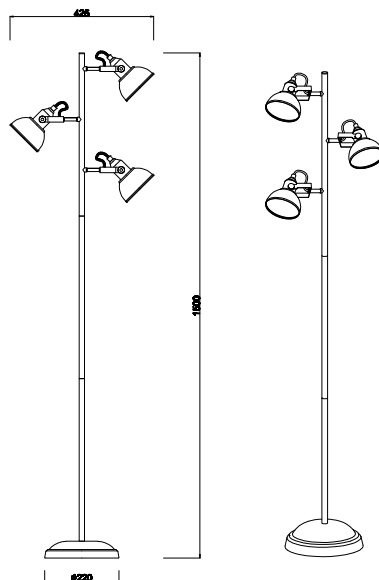

Decorative & Interior Lighting

Reality Gina Floor Lamp

R41153007

Product Image

Product Line Drawing

All measurements in mm

Energy Rating Label

Description

The Reality Gina Floor Lamp is ideal for lighting rooms throughout the house.

Requires 3 x E14 (Max. 40W) bulbs, sold separately.

Features

- Matt Nickel Finish.
- Pedal switch.

Specification

Voltage	230V
Wattage	Max. 40W
Lamp	3 x E14 (Sold Separately)
Recommended	
Lamp	GL-CL11328
IP Rating	20