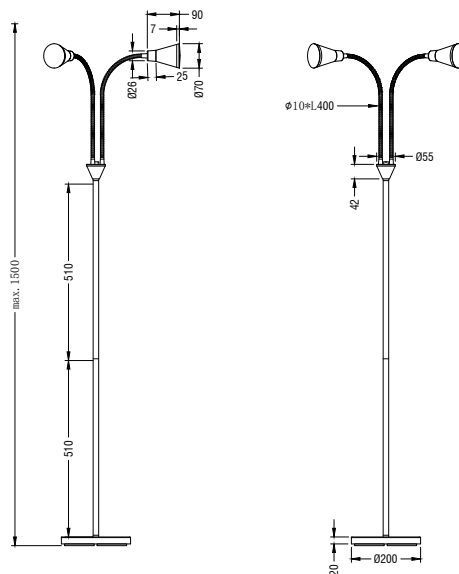

Product Image

Product Line Drawing

All measurements in mm

Energy Rating Label

Description

The Reality Arras LED Twin Light Floor Lamp is ideal for lighting rooms throughout the house.

THE R42712187 ARRAS LED TWIN LIGHT FLOOR LAMP IS LAMPLESS. THE LAMP CANNOT BE REMOVED AND ATTEMPTING TO DO SO WILL DAMAGE THE FITTING.

Features

- Titanium coloured Plastic finish.
- Flexible adjustment arms.
- Pedal switch.

Specification

Voltage	230V
Wattage	2 x 3.8W
Lamp	SMD LED
Colour Temp.	3000K
Lumens	2 x 350lm
Dimmable	No
IP Rating	20