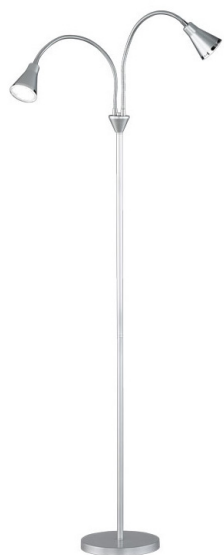

Product Image

Product Line Drawing

All measurements in mm

Energy Rating Label

Description

The Reality Arras LED Twin Light Floor Lamp is ideal for lighting rooms throughout the house.

THE R42712187 ARRAS LED TWIN LIGHT FLOOR LAMP IS LAMPLESS. THE LAMP CANNOT BE REMOVED AND ATTEMPTING TO DO SO WILL DAMAGE THE FITTING.

Features

- Titanium coloured Plastic finish.
- Flexible adjustment arms.
- Pedal switch.

Specification

Voltage	230V
Wattage	2 x 3.8W
Lamp	SMD LED
Colour Temp.	3000K
Lumens	2 x 350lm
Dimmable	No
IP Rating	20