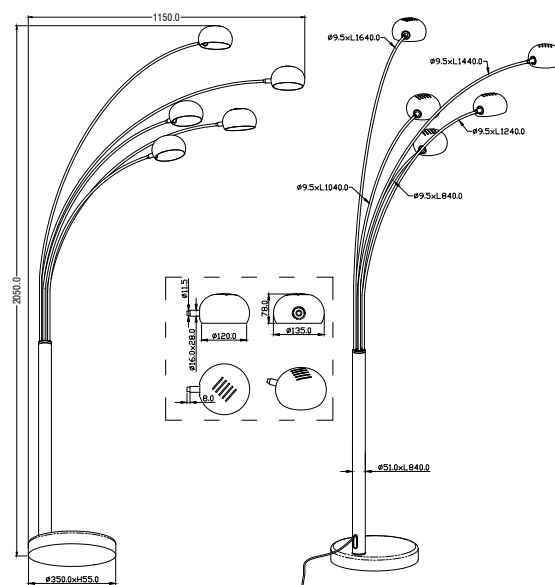

Decorative & Interior Lighting

Reality Five Fingers Floor Lamp

R4615-06

Product Image

Product Line Drawing

All measurements in mm

Energy Rating Label

Description

The Reality Five Fingers Floor Lamp is ideal for lighting rooms throughout the house.

Requires 5 x E14 (Max. 40W) bulb, sold separately.

Features

- Chrome finish with White Marble base.
- Pedal switch.

Specification

Voltage	230V
Wattage	Max. 40W
Lamp	5 x E14 (Sold Separately)
Recommended Lamp	GL-CL11328
IP Rating	20