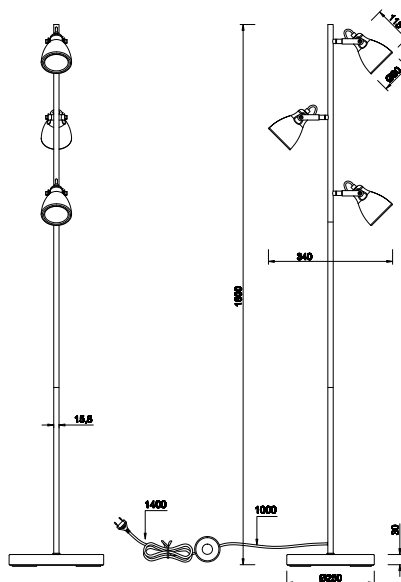

Decorative & Interior Lighting

Trio Concrete Three Light Floor Lamp

402500378

Product Image

Product Line Drawing

All measurements in mm

Energy Rating Label

Description

The Trio Concrete Three Light Floor Lamp is ideal for lighting rooms throughout the house.

Requires 3 x GU10 (Max. 42W) bulbs, sold separately.

Features

- Concrete Grey finish.
- Pedal switch.

Specification

Voltage	230V
Wattage	Max. 42W
Lamp	3 x GU10 (Sold Separately)
Recommended Lamp	GL-LGU103WWSMD
IP Rating	20