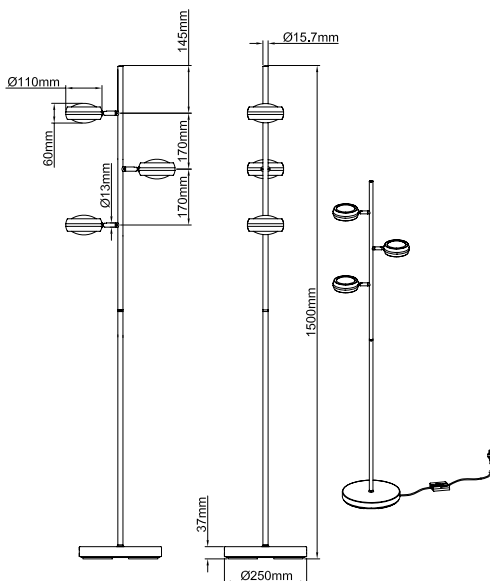

Product Image

Product Line Drawing

All measurements in mm

Energy Rating Label

Description

The Trio Leicester Three Light LED Floor Lamp is ideal for lighting rooms throughout the house.

THE 425410607 & 425410608 TRIO LEICESTER THREE LIGHT LED FLOOR LAMPS ARE LAMPLESS. THE LAMP CANNOT BE REMOVED AND ATTEMPTING TO DO SO WILL DAMAGE THE FITTING.

Features

- Available in two finishes; Matt Nickel and Matt Brass.
- Up and down lighting.

Specification

Voltage	230V
Wattage	6 x 4W
Lamp	SMD LED
Colour Temp.	3000K
Lumens	6 x 360lm
Dimmable	Yes - Integrated Dimmer
IP Rating	20